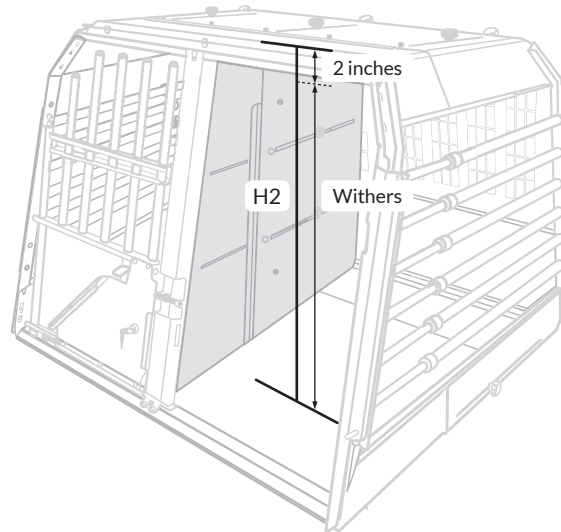

## Size advice

We can only give an indication on which VarioCage that suits your dog.

Your dog's height plus 2 inches gives recommended minimum internal height of the cage. See the height H2.

Each happy dog + human has special needs. Make sure that the chosen VarioCage model fits your dog prior to purchase. Visit an authorized dealer for the best assistance and guidance.

Withers plus 2 inches gives the lowest H2

H2	MODEL - 3G VARIOCAGE	ART NR	ABBR
32.48"	Double maximum . . . . .	00369	(DMax)
32.48"	Single maximum . . . . .	00381	(SMax)
29.92"	Double XXL+ . . . . .	00382	(DXXL+)
29.92"	Single XXL+ . . . . .	00378	(SXXL+)
27.36"	Double XXL . . . . .	00365	(DXXL)
27.36"	Double XL . . . . .	00364	(DXL)
27.36"	Single XL . . . . .	00380	(SXL)
26.38"	Double L+ . . . . .	00362	(DL+)
26.38"	Single L+ . . . . .	00379	(SL+)
24.80"	Double L . . . . .	00361	(DL)
24.80"	Double M . . . . .	00383	(DM)
24.80"	Single L . . . . .	00363	(SL)
24.80"	Compact XL . . . . .	00368	(CSXL)
24.80"	Compact L . . . . .	00367	(CSL)
22.44"	Double S . . . . .	00377	(DS)
22.44"	Single XS . . . . .	00376	(SXS)
17.12"	Minimax XL . . . . .	00366	(MXL)
17.12"	Minimax L . . . . .	00390	(ML)

minimax

compact

original single

original double